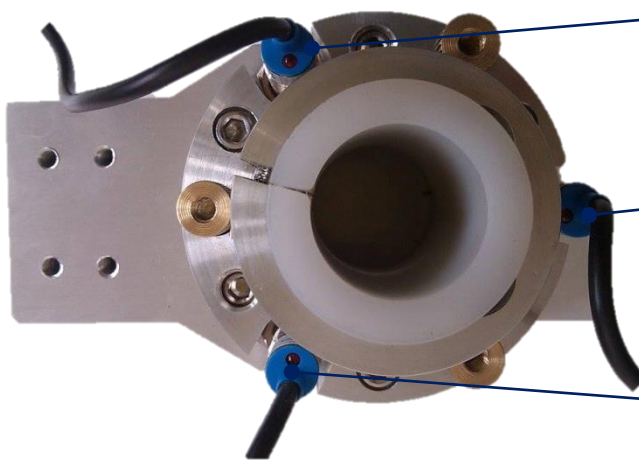

ANTI-COLLISION FIXTURE

NPN NC 24V Proximity Switch

Verticality-immobilizing Screws M10x10

IHS positioning spring

Clamping Screws M6x20

Proximity Switch

Metal detector Sensor

Proximity Switch