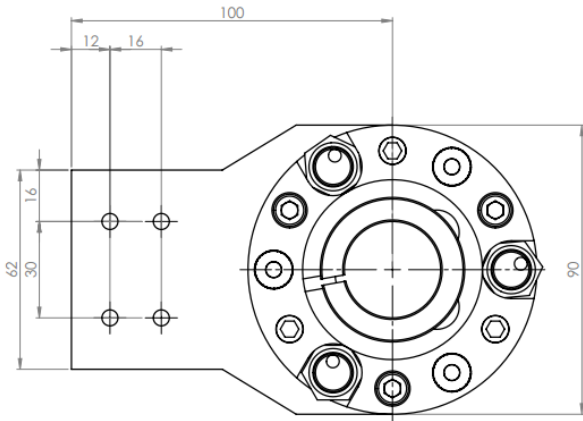

ANTI-COLLISION FIXTURE

NPN NC 24V Proximity Switch

Verticality-immobilizing Screws M10x10

IHS positioning spring

Clamping Screws M6x20

Proximity Switch

Metal detector Sensor

Proximity Switch