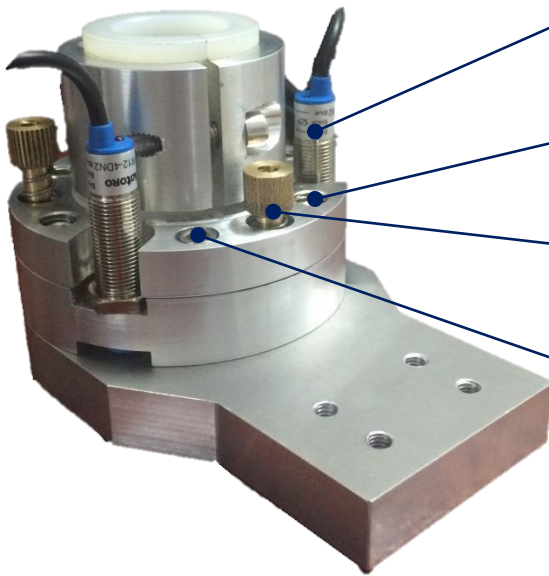

ANTI-COLLISION FIXTURE

NPN NC 24V Proximity Switch

Verticality-immobilizing Screws M10x10

IHS positioning spring

Clamping Screws M6x20

Proximity Switch

Metal detector Sensor

Proximity Switch