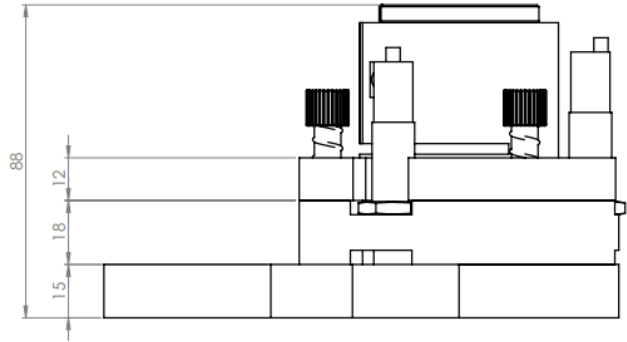

ANTI-COLLISION FIXTURE

NPN NC 24V Proximity Switch

Verticality-immobilizing Screws M10x10

IHS positioning spring

Clamping Screws M6x20

Proximity Switch

Metal detector Sensor

Proximity Switch